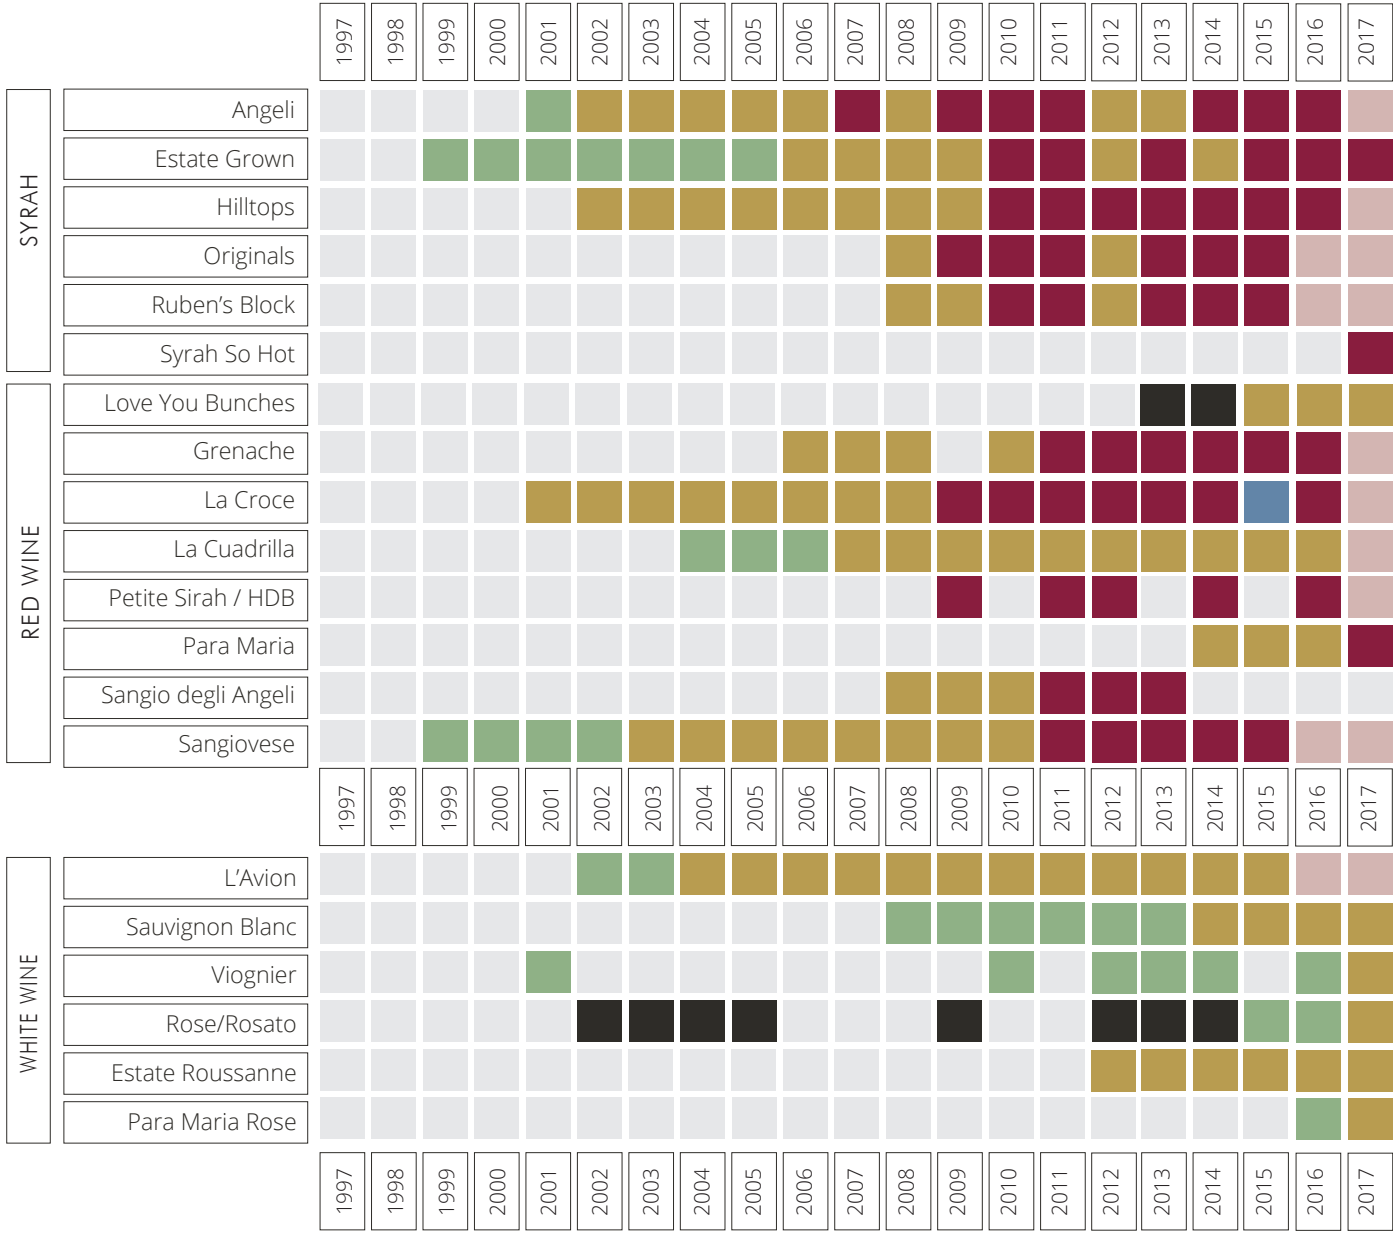

STOLPMAN VINEYARDS VINTAGE CHART 1997 to 2018 - Updated October 2018

Chart Key

- Hold - Too Young
- Early Maturity - Drink or Hold
- Peak Maturity - Drink or Hold
- Late Maturity - Drink!
- Past its Prime
- Not Made
- Still in Barrel/Tank

STOLPMAN VINEYARDS

VINTAGE CHART 1997 to 2018 - Updated October 2018

COMBE		2014	2015	2016	2017
	Trousseau	Peak Maturity - Drink or Hold	Peak Maturity - Drink or Hold	Peak Maturity - Drink or Hold	Peak Maturity - Drink or Hold
	Pet'Nat	Late Maturity - Drink!	Peak Maturity - Drink or Hold	Peak Maturity - Drink or Hold	Peak Maturity - Drink or Hold
	Chenin Blanc	Not Made	Not Made	Early Maturity - Drink or Hold	Still in Barrel/Tank

Chart Key

- Hold - Too Young
- Early Maturity - Drink or Hold
- Peak Maturity - Drink or Hold
- Late Maturity - Drink!
- Past its Prime
- Not Made
- Still in Barrel/Tank