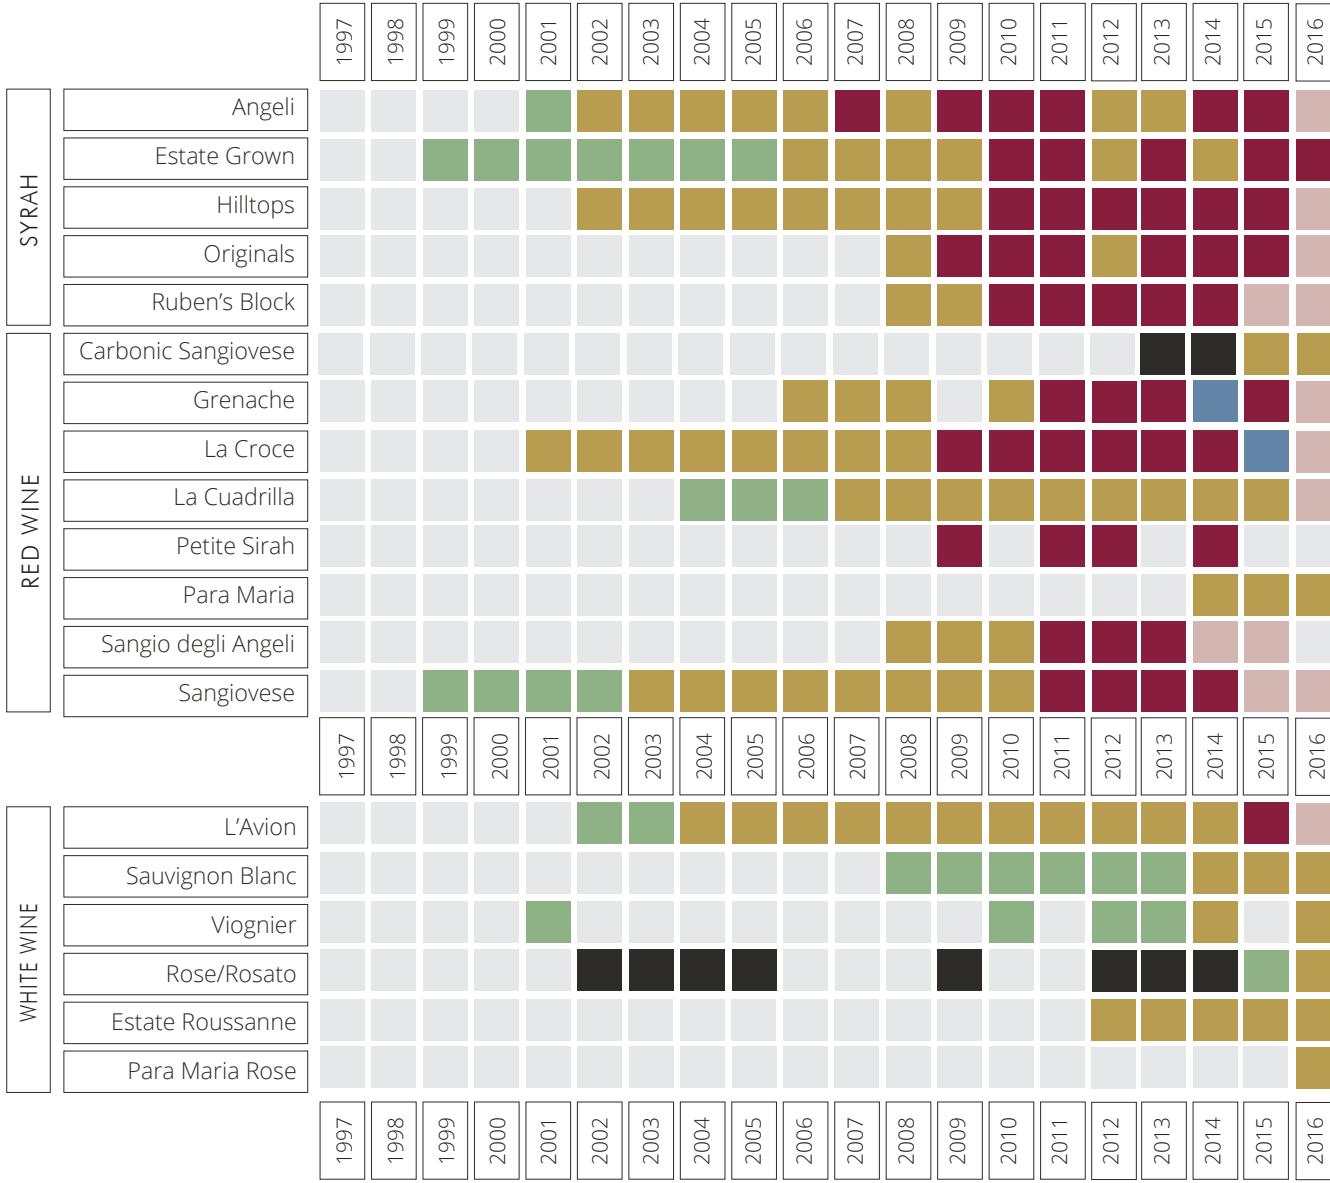

## VINTAGE CHART 1997 to 2017 - Updated October 2017

- Chart Key**
- Hold - Too Young
  - Early Maturity - Drink or Hold
  - Peak Maturity - Drink or Hold
  - Late Maturity - Drink!
  - Past its Prime
  - Not Made
  - Still in Barrel/Tank

## VINTAGE CHART 1997 to 2017 - Updated October 2017

COMBE		2014	2015	2016
	Trousseau	Peak Maturity - Drink or Hold	Peak Maturity - Drink or Hold	Peak Maturity - Drink or Hold
	Pet'Nat	Late Maturity - Drink!	Peak Maturity - Drink or Hold	Peak Maturity - Drink or Hold
	Chenin Blanc	Not Made	Not Made	Early Maturity - Drink or Hold

### Chart Key

- Hold - Too Young
- Early Maturity - Drink or Hold
- Peak Maturity - Drink or Hold
- Late Maturity - Drink!
- Past its Prime
- Not Made
- Still in Barrel/Tank